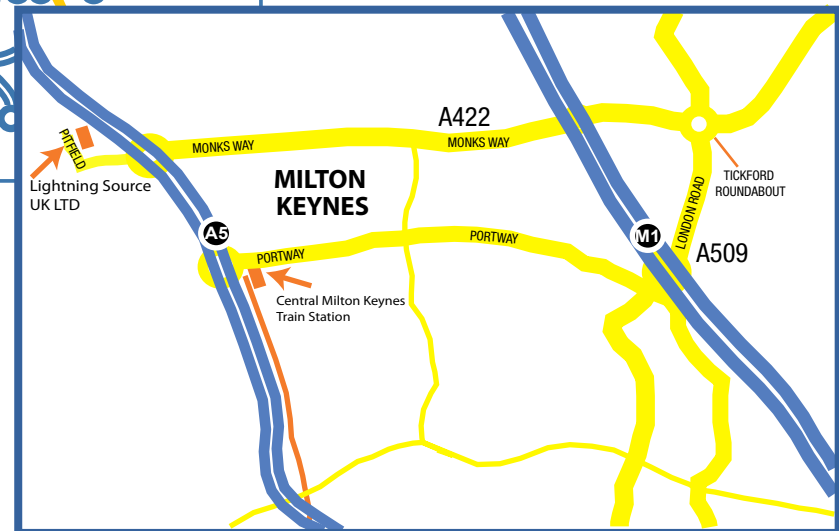

Lightning Source UK Ltd
Chapter House
Pitfield
Kiln Farm
Milton Keynes
MK11 3LW UK
Tel: 0845 121 4567
Fax: 0845 121 4594

MAP NOT TO SCALE