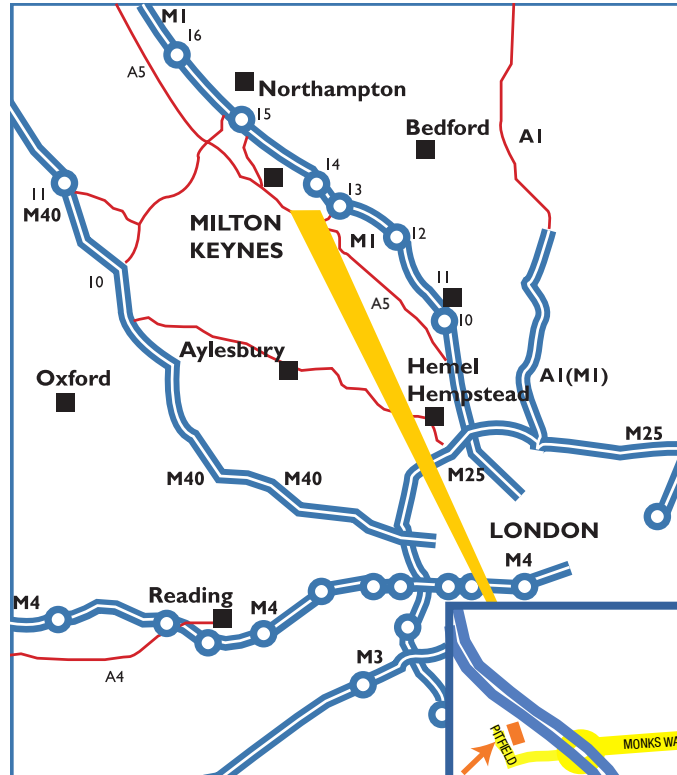

Lightning Source UK LTD

From the M1 (approximately 9 miles)

Head northwest on M1 toward Exit 14.
At junction 14, take the A509 exit to Milton Keynes/Newport Pagnell. At the traffic circle, take the 3rd exit onto A509/London Rd. At Tickford Roundabout, take the 1st exit onto A422. Go through 2 traffic circles. At the second traffic circle, take the 4th exit onto A422/Monks Way. Go through 5 traffic circles. At the traffic circle, take the 5th exit onto Great Monks St. At the traffic circle, take the 1st exit onto Millers Way. Turn left at Pitfield. TURN RIGHT INTO Lightning Source UK Ltd.

From Milton Keynes Central Rail Station:

Head northeast toward Elder Gate.
Turn left at Elder Gate.
Turn right at Silbury Blvd.
At Grafton Gate, take the 1st exit onto Grafton Gate.
At the traffic circle, take the 1st exit onto A509/Portway.
At the traffic circle, take the 3rd exit onto the A5 ramp.
Merge onto A5, take the next exit (A422).
At the traffic circle, take the 2nd exit onto Monks Way.
Turn right at Pitfield.
TURN RIGHT INTO Lightning Source UK Ltd.